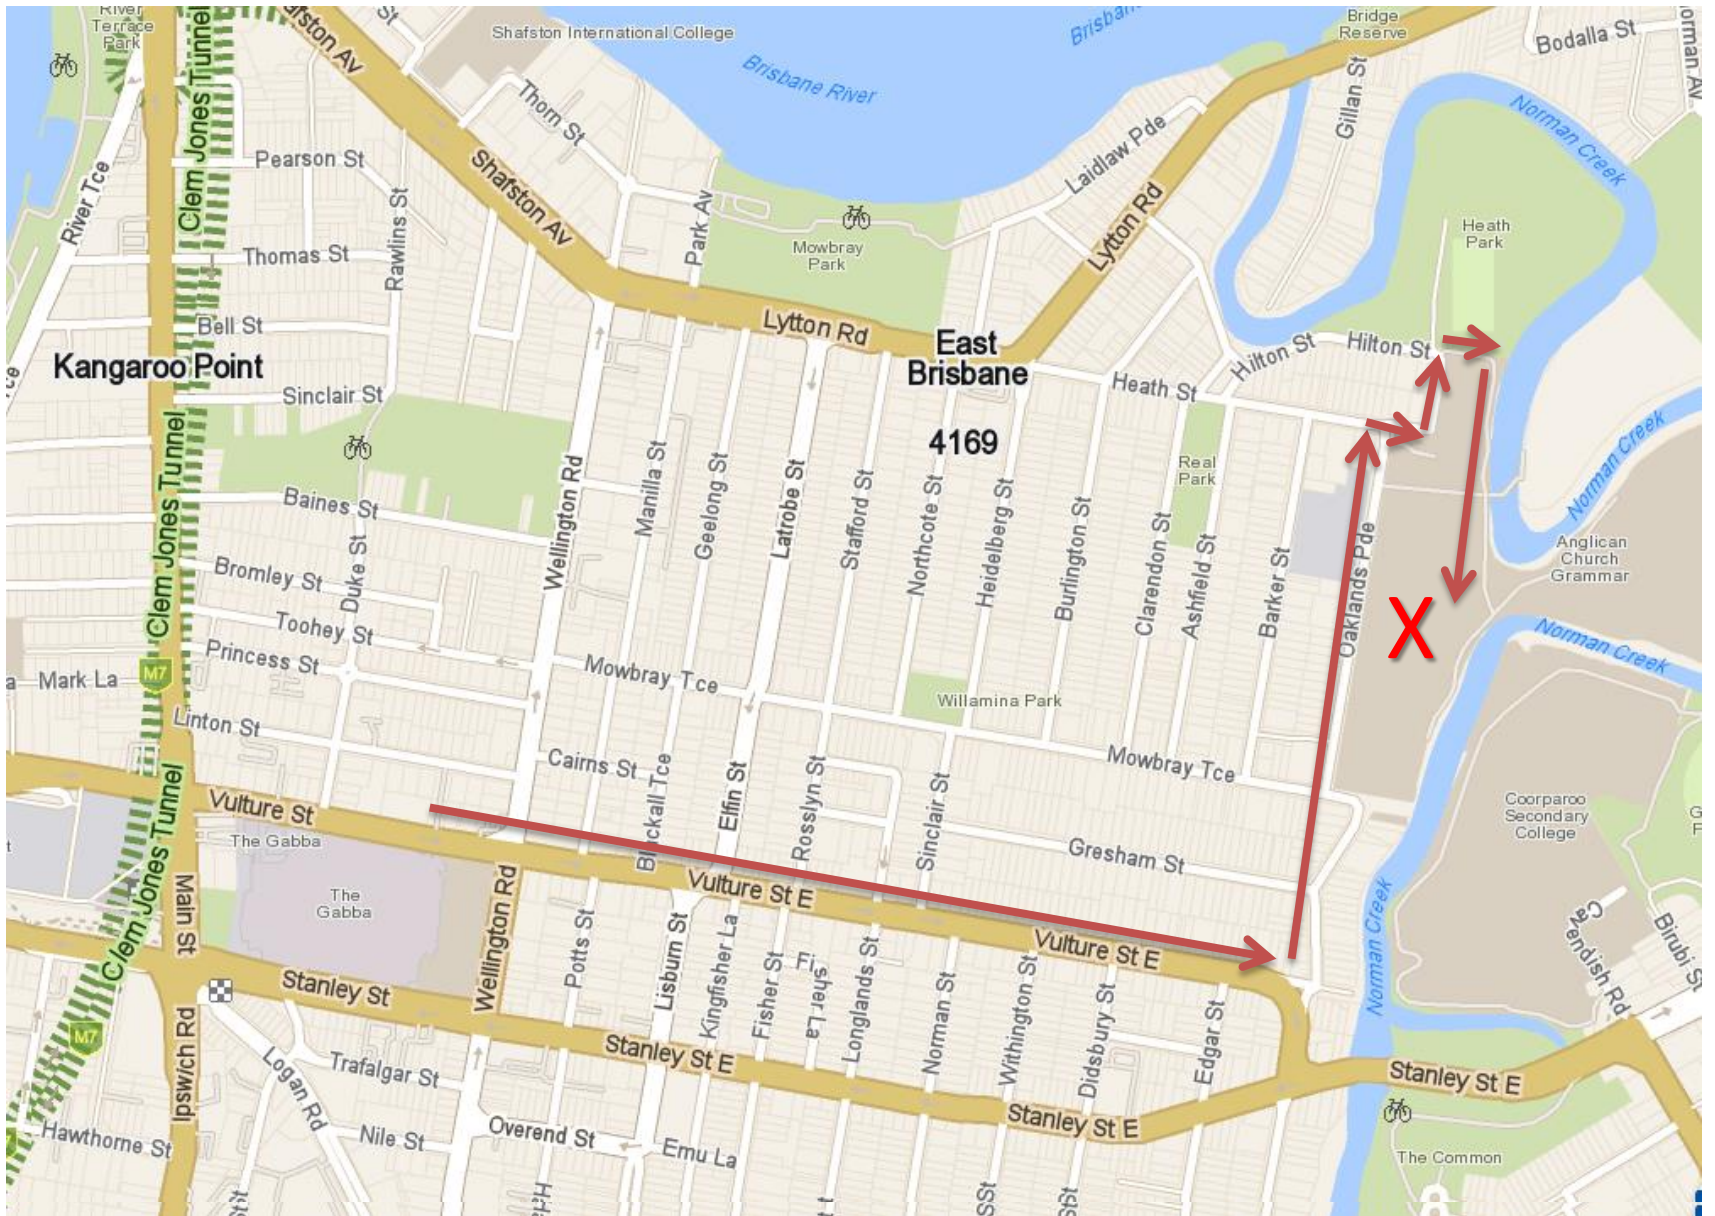

# Directions to Churchie Basketball

Drive along the front of Churchie (Oaklands Parade) and turn right at the end down Heath St, follow it around and then enter the school grounds (on the right hand side) before the road turns left into Hilton St.

The entrance runs between the East Soccer ground carpark and the school oval. Follow it around to the main carpark at the rear and the Sports Stadium is on your right.

Kangaroo Point

East Brisbane

4169

X